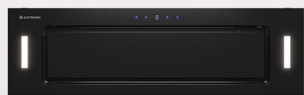

COIFA MOBILE
EMBUTIR 90 CM